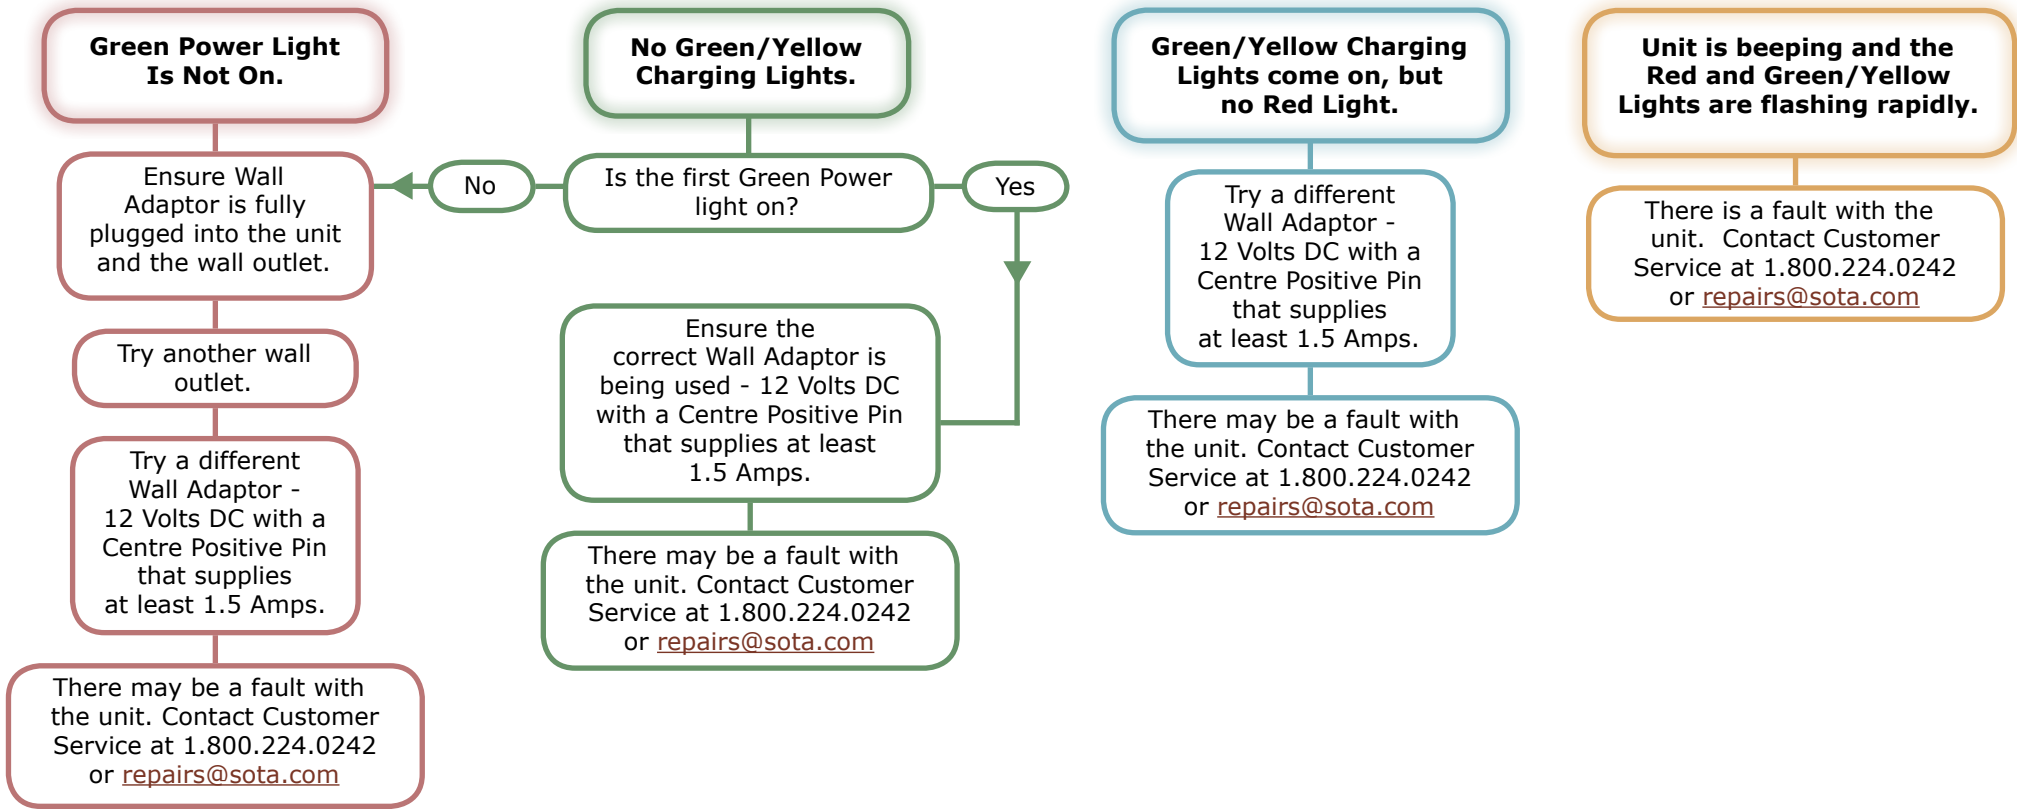

Magnetic Pulser MP6

Troubleshooting

Magnetic Pulser MP6

Troubleshooting