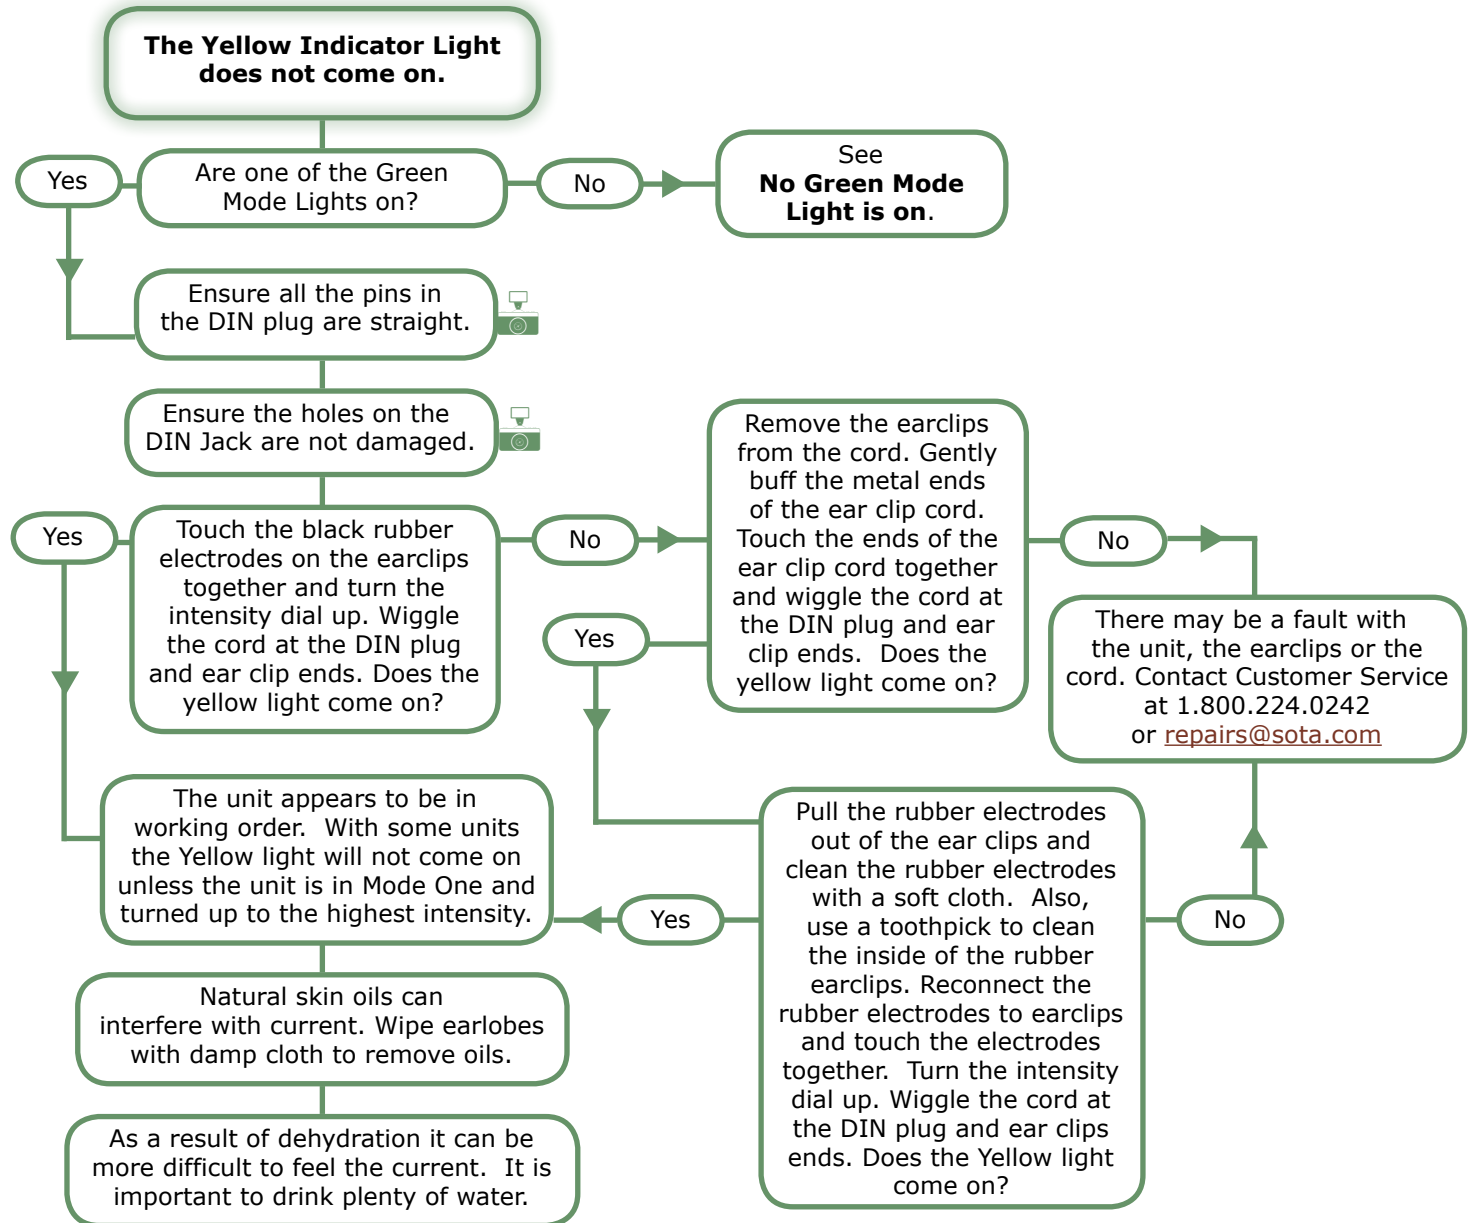

Bio Tuner BT7

Troubleshooting

Bio Tuner BT7 Troubleshooting